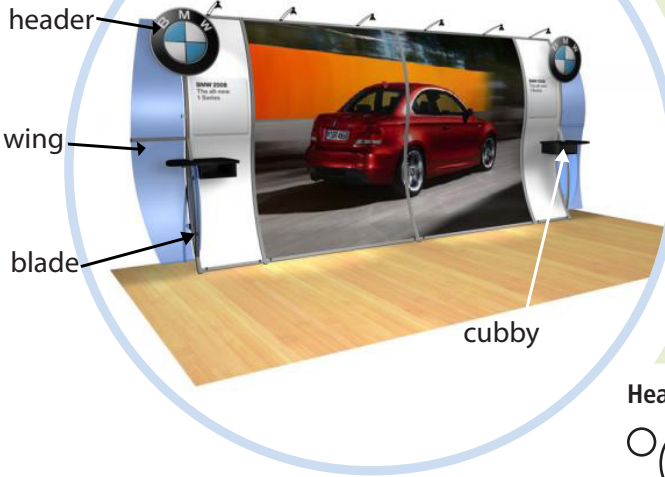

- concave convex inline wave

Powder Coat: (select one)

- Black Silver Yellow (RAL 1032) Red (RAL 3013)
 Blue (RAL 5007) Green (RAL 6021) White

*Internal shelf on pedestal and workstation is ALWAYS Pionite black laminate.