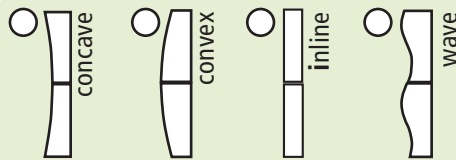

Kira – VK-1510 Choices

Infills: (select one substrate and one corresponding color)

1. ☐ Sintra   ☒ Blue   ☒ Black   ☐ White   ☐ Grey
   ☐ Acrylic   ☐ Amber 2422   ☐ Blue 2069   ☐ Yellow 2208
   ☐ Frosted   ☐ Light Smoke

Powder Coat: (select one)

1. ☐ Black   ☐ Silver   ☐ Yellow (RAL 1032)
   ☒ Red (RAL 3013)   ☒ Blue (RAL 5007)   ☒ Green (RAL 6021)   ☐ White

Wing 1: (select one substrate and one corresponding color)

1. ☐ Sintra   ☒ Blue   ☒ Black   ☐ White   ☐ Grey
   ☐ Acrylic   ☐ Amber 2422   ☐ Blue 2069   ☐ Yellow 2208
   ☐ Frosted   ☐ Light Smoke

Wing Shape: (select one)