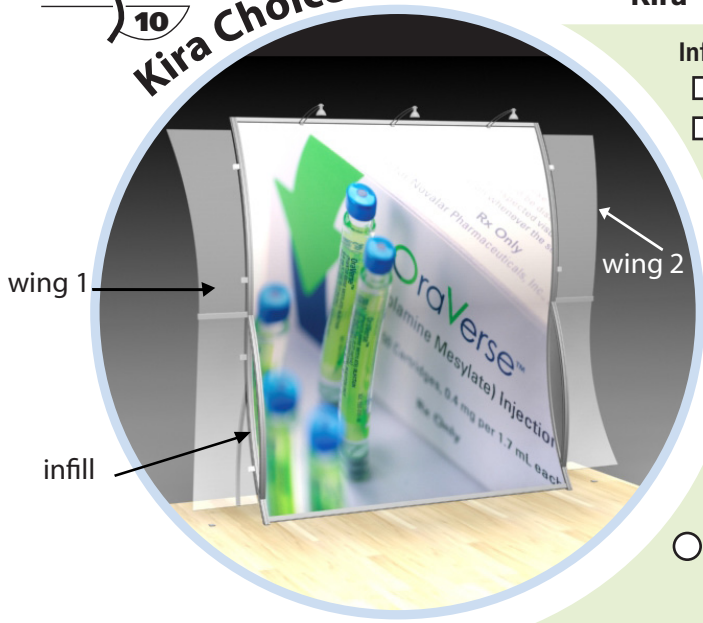

Perfect 10
Kira Choices

Kira – VK-1510 Choices

Infills: (select one substrate and one corresponding color)

- Sintra Blue Black White Grey
 Acrylic Amber 2422 Blue 2069 Yellow 2208
 Frosted Light Smoke

Powder Coat: (select one)

- Black Silver Yellow (RAL 1032)
 Red (RAL 3013) Blue (RAL 5007) Green (RAL 6021) White

Wing 1: (select one substrate and one corresponding color)

- Sintra Blue Black White Grey
 Acrylic Amber 2422 Blue 2069 Yellow 2208
 Frosted Light Smoke

Wing Shape: (select one)

Wing 2: (select one substrate and one corresponding color)

- Sintra Blue Black White Grey
 Acrylic Amber 2422 Blue 2069 Yellow 2208
 Frosted Light Smoke

Wing Shape: (select one)