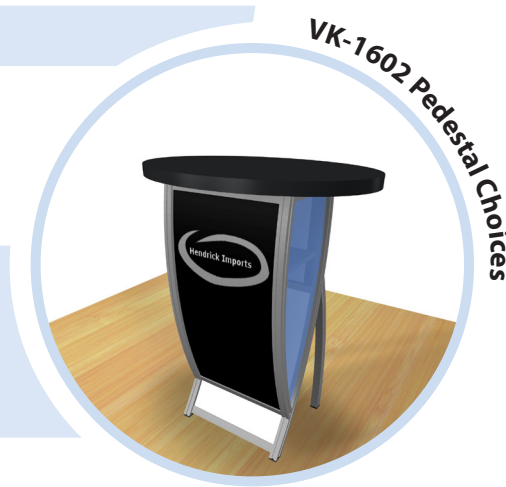

*Internal shelf on pedestal and workstation is ALWAYS Pionite black laminate. *Rear shelf is ALWAYS Pionite black laminate.
*Standard Header position is always left, unless specified right. Rectangle header can only be positioned on the left.