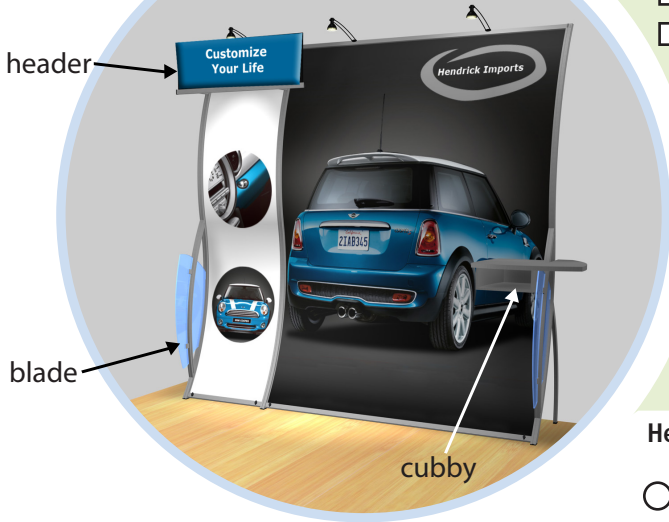

Perfect 10
Fleur Choices

Classic Job # _____

Fleur – VK-1505 Choices

Blades: (select one substrate and one corresponding color)

- Sintra Blue Black White Grey
 Acrylic Amber 2422 Blue 2069 Yellow 2208
 Frosted Light Smoke